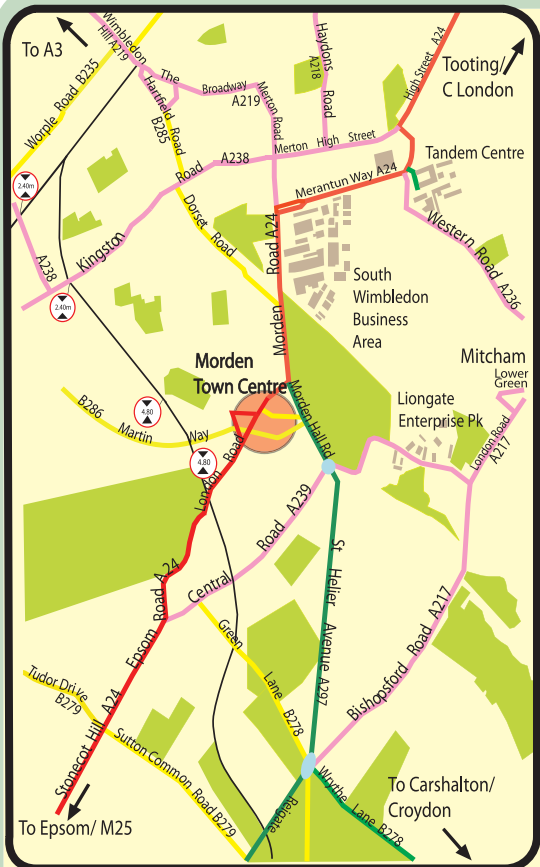

**THINK
BIKE!**

Delivering to Morden Town Centre

Waiting & Loading Guide for delivery drivers

November 2008

More information at:

www.merton.gov.uk/morden

www.southlondonfqp.co.uk

www.londonlorrycontrol.com

- Check your delivery address ■
- Find the nearest loading point ■
- Avoid parking fines ■

RED ROUTE A No stopping Mon - Sat 7am - 7pm Except 10am - 4pm P 20 mins No return within 40 mins	RED ROUTE B No stopping Mon - Sat 7am - 7pm Except 10am - 4pm P 1 hr No return within 2 hrs	RED ROUTE C No stopping Mon - Sat 7am - 7pm Except
RED ROUTE D No stopping Mon - Sat 7am - 7pm Except 10am - 4pm P 20 mins 3 hrs	RED ROUTE E No stopping Mon - Sat 7am - 7pm Except 10am - 4pm P 20 mins	RED ROUTE F No stopping Mon - Sat 7am - 7pm Except 10am - 4pm
P Mon - Fri 10am - 4pm Pay at Machine Max Stay 2hrs	RED ROUTE H No stopping Mon - Sat 7am - 7pm	Index of Parking Restrictions