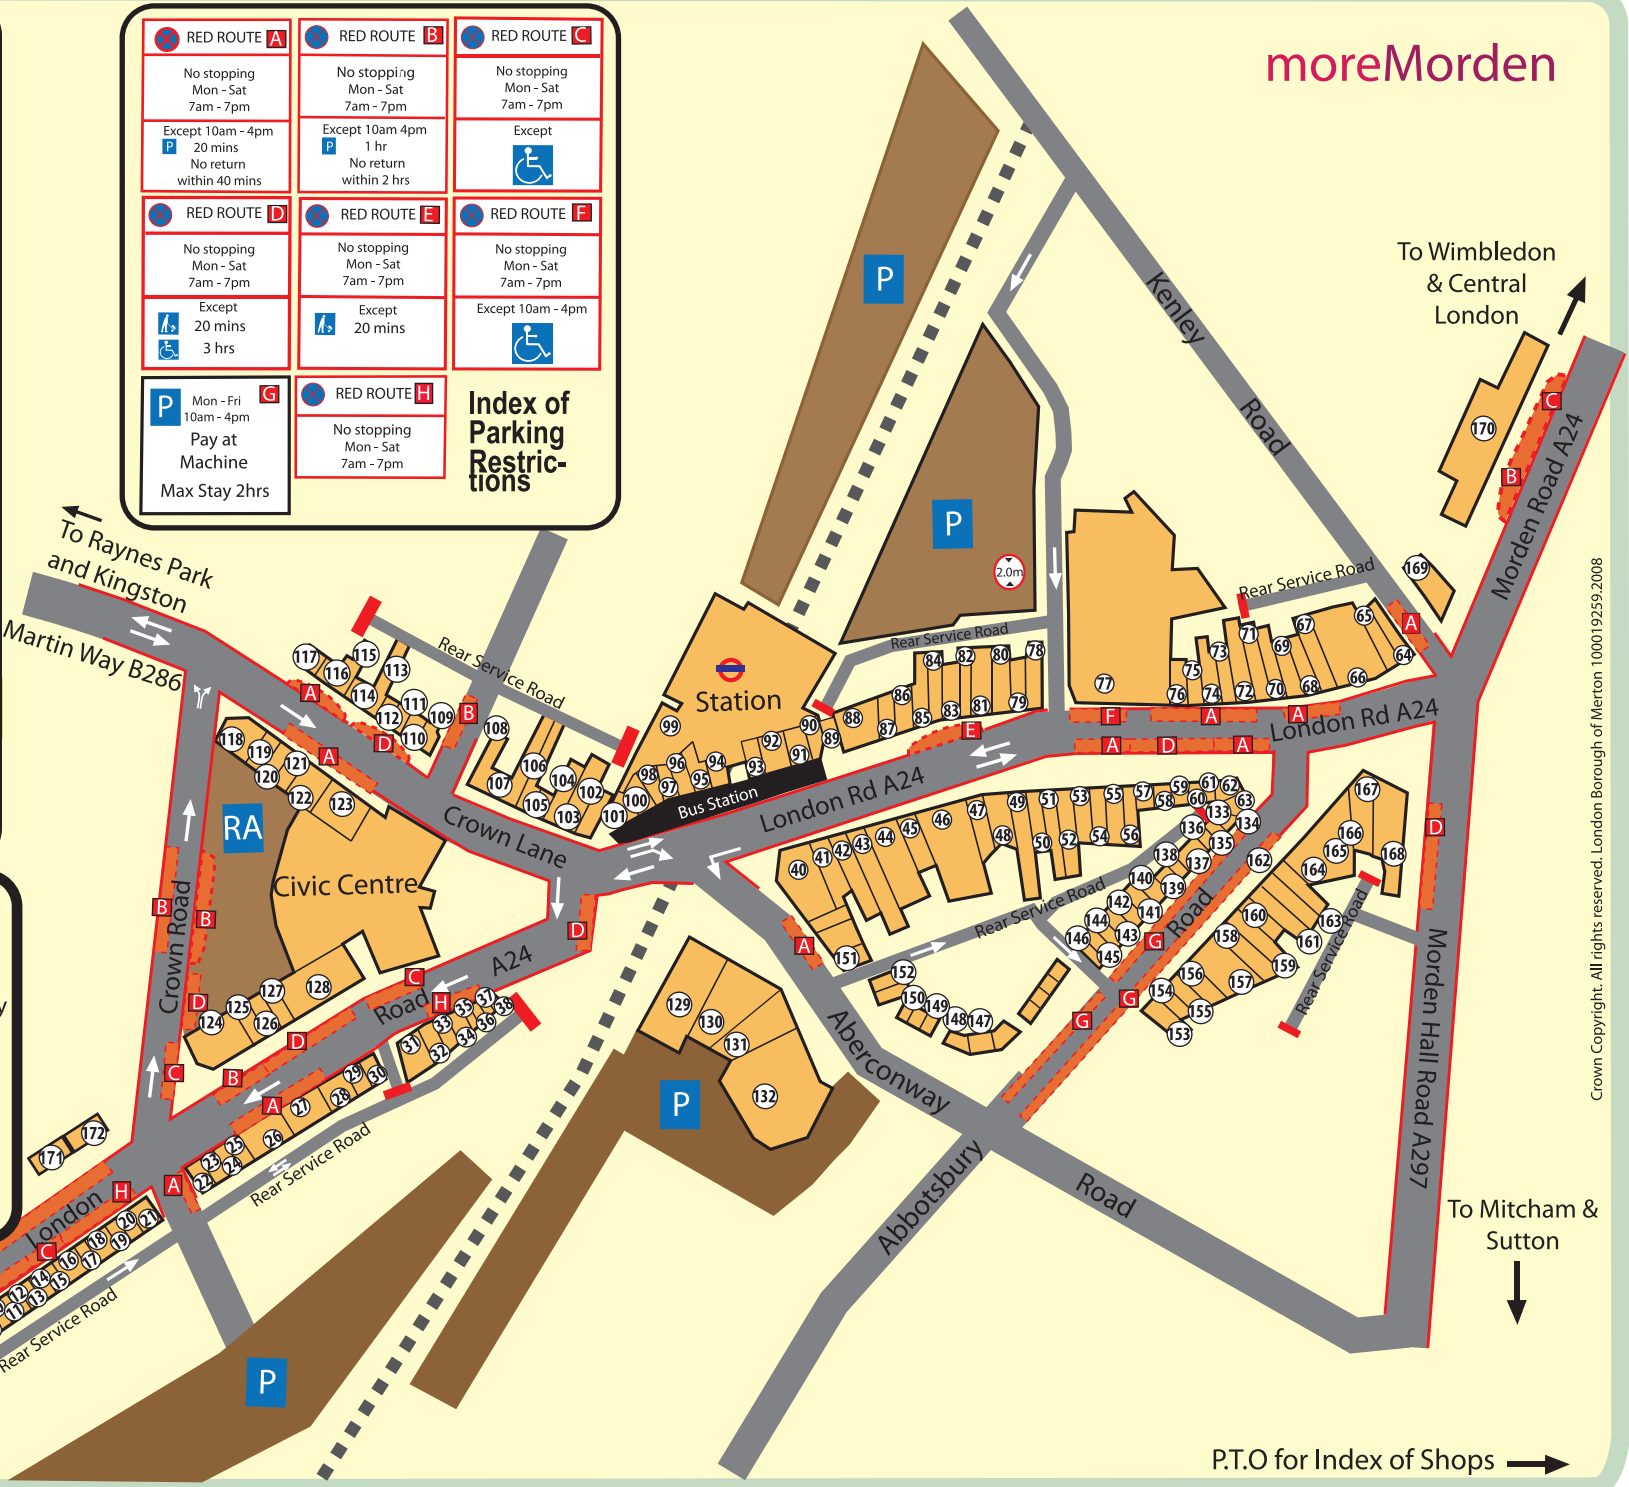

RED ROUTE A No stopping Mon - Sat 7am - 7pm Except 10am - 4pm P 20 mins No return within 40 mins	RED ROUTE B No stopping Mon - Sat 7am - 7pm Except 10am - 4pm P 1 hr No return within 2 hrs	RED ROUTE C No stopping Mon - Sat 7am - 7pm Except
RED ROUTE D No stopping Mon - Sat 7am - 7pm Except 10am - 4pm P 20 mins 3 hrs	RED ROUTE E No stopping Mon - Sat 7am - 7pm Except 10am - 4pm P 20 mins	RED ROUTE F No stopping Mon - Sat 7am - 7pm Except 10am - 4pm
P Mon - Fri 10am - 4pm Pay at Machine Max Stay 2hrs	RED ROUTE H No stopping Mon - Sat 7am - 7pm	Index of Parking Restrictions

- Parking/ Loading Bay
- No exit
- Car Park
- Restricted Access for Loading
- Red Route Restriction in Force
- Loading Permitted
- Shop position
- Red Route
- Parking Restriction Key
- Commercial Property
- Disabled Parking